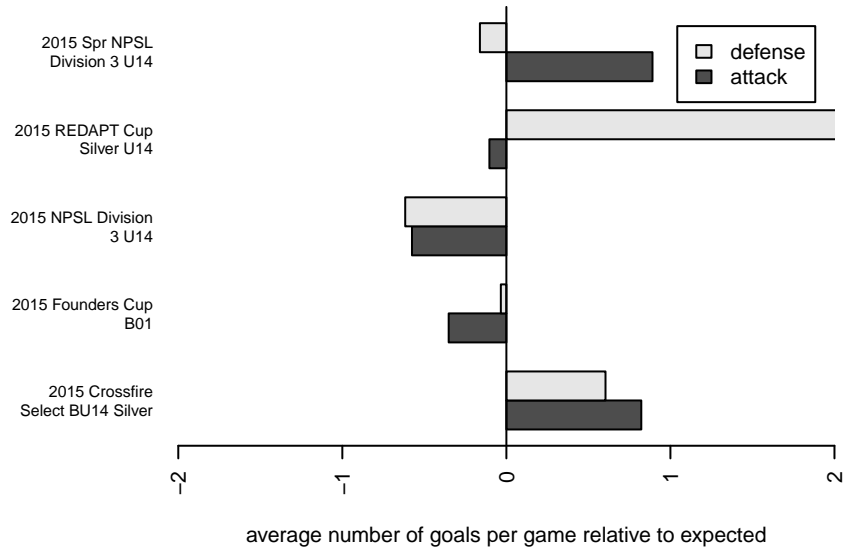

# Seattle United Shoreline White B01

Seattle United Regional  
 Shoreline, WA  
 B01 total strength=752  
 attack=1.17 defense=0.61  
 fall league = NPSL Div 3 U14  
 spr league = Spr NPSL Div 3 U14

alt names used:  
 Seattle United Shoreline B01 White  
 Seattle United SH B01 White  
 Seattle United SH B01 White  
 SEATTLE UNITED SH B01 WHITE (WA)  
 Seattle United SH B01 White

Venues played:  
 2015 Crossfire Select BU14 Silver  
 2015 REDAPT Cup Silver U14  
 2015 NPSL Division 3 U14  
 2015 Founders Cup B01  
 2015 Spr NPSL Division 3 U14

**Seattle United Shoreline White B01**  
 Dots are actual minus expected GF (blue circles) and GA (red triangles).  
 Blue line is smoothed change in attack strength. Red is smoothed change in defense strength.

**attack and defense variance (black dot)  
relative to other teams  
and top 10 in region**

**attack and defense rating  
relative to others at age  
and all opponents in last 13 months**

**Performance relative to 13 month average**