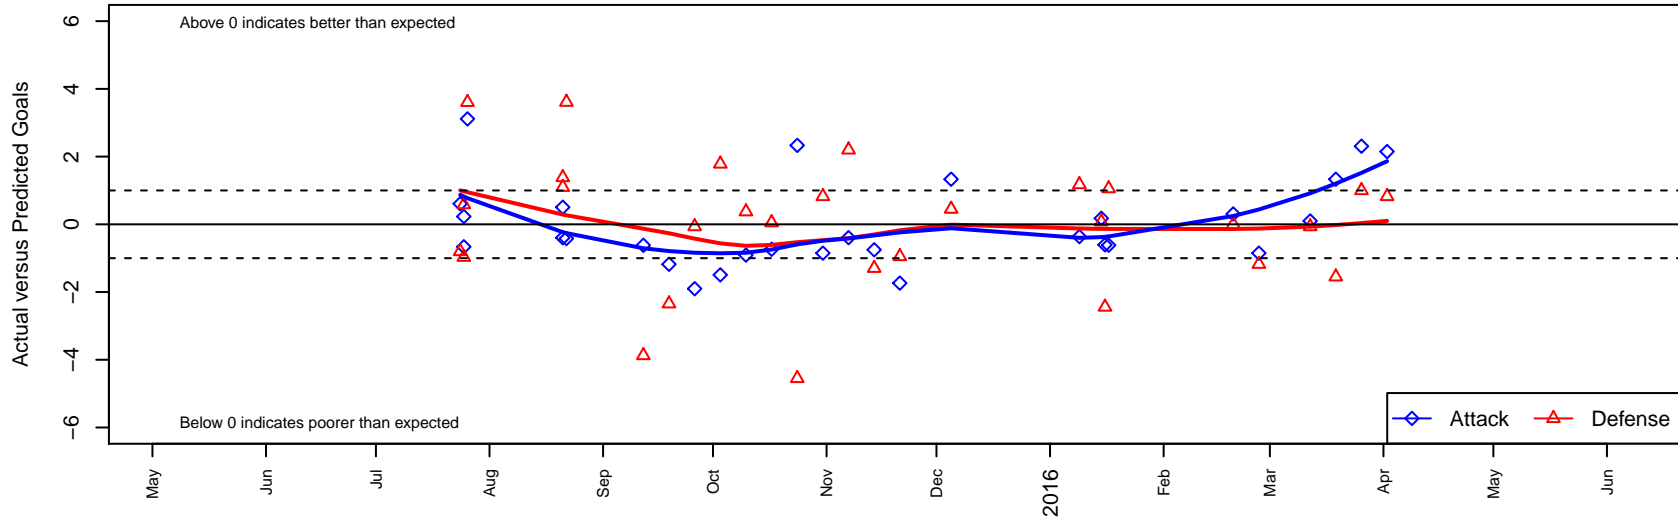

# Seattle United Shoreline White B01

Seattle United Regional  
 Shoreline, WA  
 B01 total strength=752  
 attack=1.17 defense=0.61  
 fall league = NPSL Div 3 U14  
 spr league = Spr NPSL Div 3 U14

alt names used:  
 Seattle United Shoreline B01 White  
 Seattle United SH B01 White  
 Seattle United SH B01 White  
 SEATTLE UNITED SH B01 WHITE (WA)  
 Seattle United SH B01 White

Venues played:  
 2015 Crossfire Select BU14 Silver  
 2015 REDAPT Cup Silver U14  
 2015 NPSL Division 3 U14  
 2015 Founders Cup B01  
 2015 Spr NPSL Division 3 U14

**Seattle United Shoreline White B01**  
 Dots are actual minus expected GF (blue circles) and GA (red triangles).  
 Blue line is smoothed change in attack strength. Red is smoothed change in defense strength.

**attack and defense variance (black dot)  
relative to other teams  
and top 10 in region**

**attack and defense rating  
relative to others at age  
and all opponents in last 13 months**

**Performance relative to 13 month average**