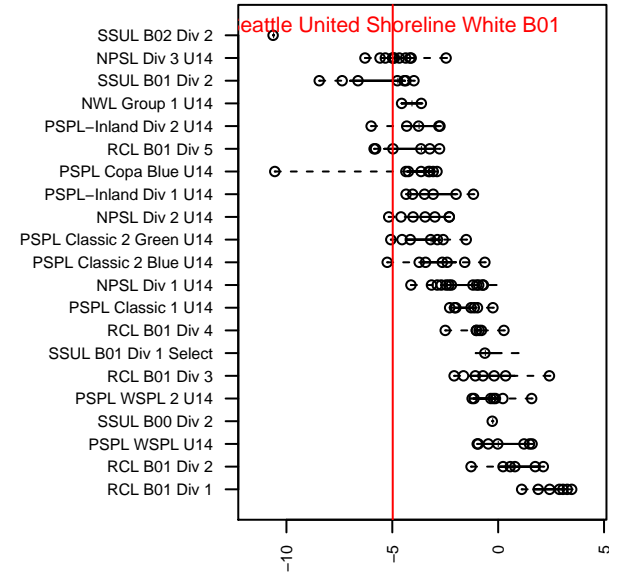

# Seattle United Shoreline White B01

Seattle United Regional  
 Shoreline, WA  
 B01 total strength=752  
 attack=1.17 defense=0.61  
 fall league = NPSL Div 3 U14  
 spr league = Spr NPSL Div 3 U14

alt names used:  
 Seattle United Shoreline B01 White  
 Seattle United SH B01 White  
 Seattle United SH B01 White  
 SEATTLE UNITED SH B01 WHITE (WA)  
 Seattle United SH B01 White

Venues played:  
 2015 Crossfire Select BU14 Silver  
 2015 REDAPT Cup Silver U14  
 2015 NPSL Division 3 U14  
 2015 Founders Cup B01  
 2015 Spr NPSL Division 3 U14

**Seattle United Shoreline White B01**  
 Dots are actual minus expected GF (blue circles) and GA (red triangles).  
 Blue line is smoothed change in attack strength. Red is smoothed change in defense strength.

**attack and defense variance (black dot)  
relative to other teams  
and top 10 in region**

**attack and defense rating  
relative to others at age  
and all opponents in last 13 months**

**Performance relative to 13 month average**