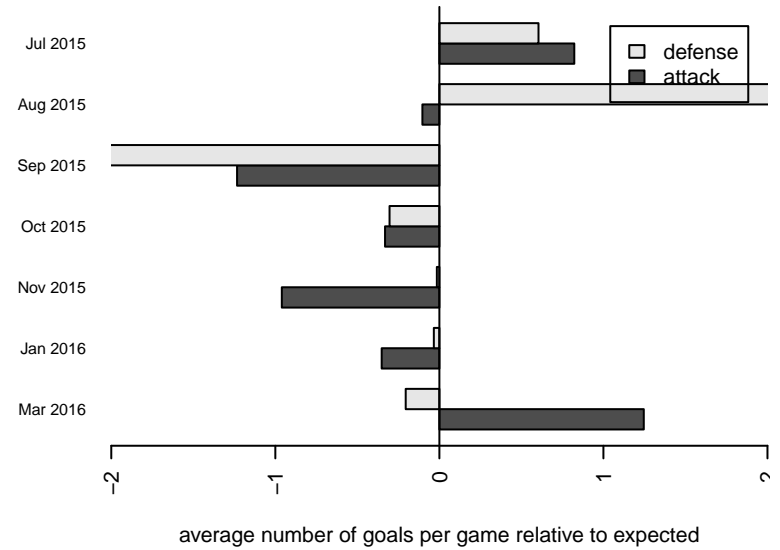

Performance relative to 13 month average