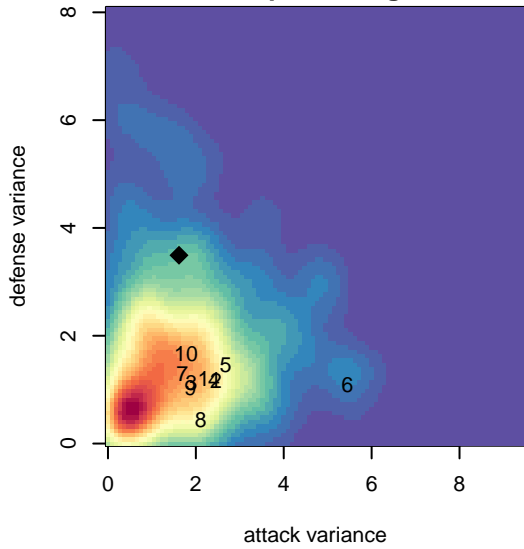

# Seattle United Shoreline White B01

Seattle United Regional  
 Shoreline, WA  
 B01 total strength=752  
 attack=1.17 defense=0.61  
 fall league = NPSL Div 3 U14  
 spr league = Spr NPSL Div 3 U14

alt names used:  
 Seattle United Shoreline B01 White  
 Seattle United SH B01 White  
 Seattle United SH B01 White  
 SEATTLE UNITED SH B01 WHITE (WA)  
 Seattle United SH B01 White

Venues played:  
 2015 Crossfire Select BU14 Silver  
 2015 REDAPT Cup Silver U14  
 2015 NPSL Division 3 U14  
 2015 Founders Cup B01  
 2015 Spr NPSL Division 3 U14

**Seattle United Shoreline White B01**  
 Dots are actual minus expected GF (blue circles) and GA (red triangles).  
 Blue line is smoothed change in attack strength. Red is smoothed change in defense strength.

**attack and defense variance (black dot)  
relative to other teams  
and top 10 in region**

**attack and defense rating  
relative to others at age  
and all opponents in last 13 months**

**Performance relative to 13 month average**